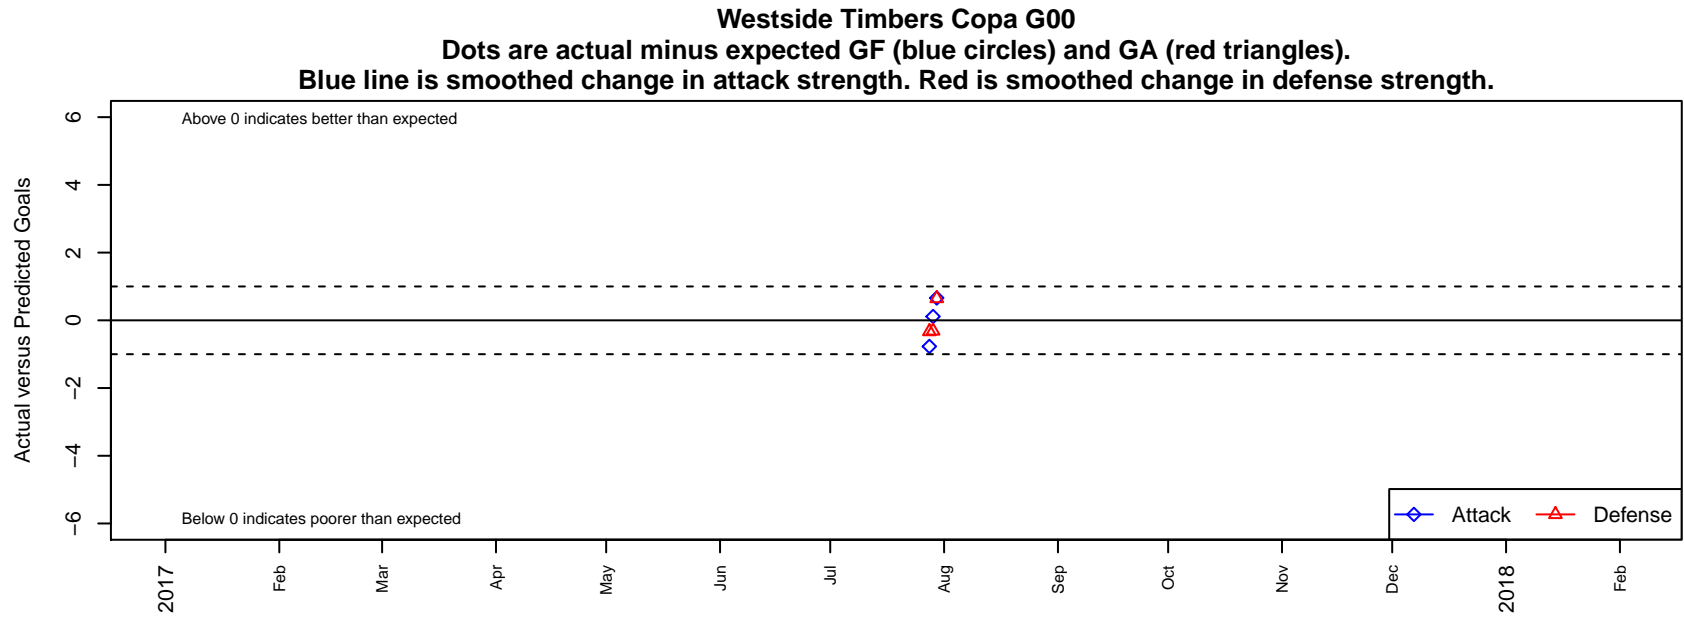

# Westside Timbers Copa G00

Westside Timbers  
Beaverton, OR  
G00 total strength=1573  
attack=16.57 defense=12.8

alt names used:

Venues played:  
2017 Oswego Nike Cup Super Group Gold/Silv

<b>date</b>	<b>home</b>		<b>away</b>		<b>venue</b>	<b>pred.home</b>	<b>pred.away</b>
2017-07-30	Westside Timbers Copa G00	2	Pacific FC Orange G00	1	2017 Oswego Nike Cup Super Group Gold/Si	1.34	1.64
2017-07-29	FC Portland Navy G99	2	Westside Timbers Copa G00	1	2017 Oswego Nike Cup Super Group Gold/Si	1.69	0.89
2017-07-28	Westside Timbers Copa G00	0	Crossfire OR Blue I G99	2	2017 Oswego Nike Cup Super Group Gold/Si	0.77	1.67